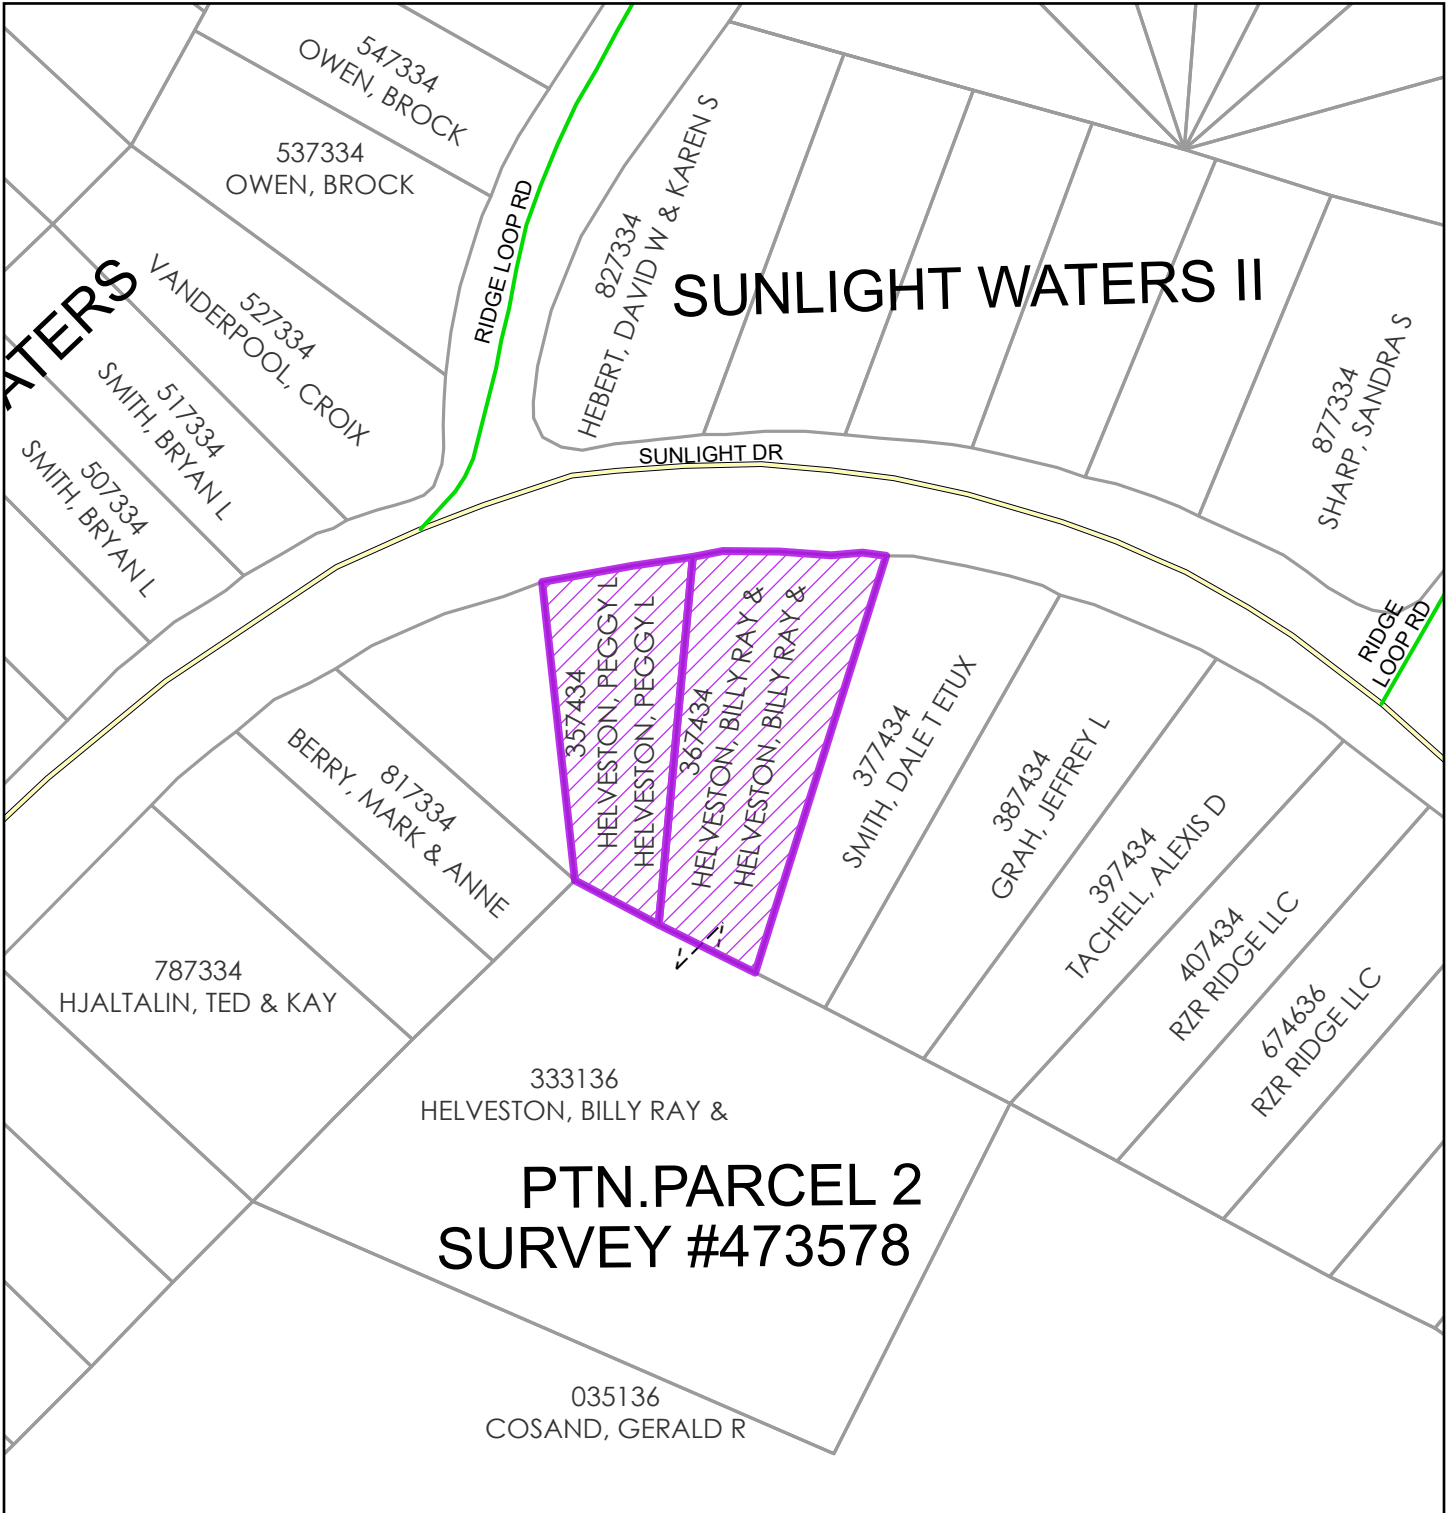

# BL-26-00009 Helveston

## Critical Areas

2026

Coordinate System: NAD 1983 StatePlane Washington South FIPS 4602 Feet